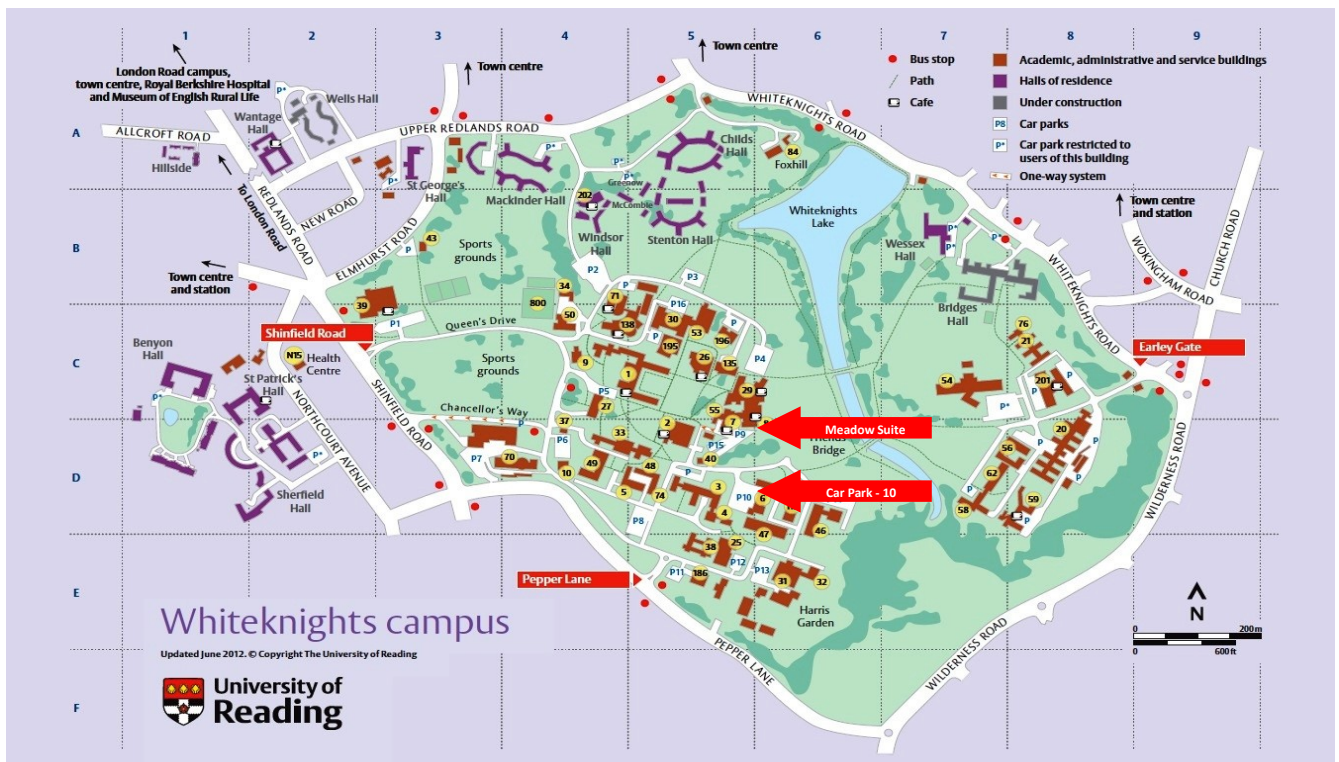

Directions to the Meadow Suite

University of Reading
2nd March 2017

Directions to the University of Reading can be found here:

www.reading.ac.uk/find-us

If you are using a Satnav the best post code to use is **RG6 6UR**.

We recommend that you use the Pepper Lane entrance to the University campus and follow event signs to the Meadow Suite.

The full address of the venue is:

**Meadow Suite,
Park House,
Whiteknights Campus,
University of Reading,
RG6 6UR**

Car Park 10 has been reserved for those attending

Book Now

Visit: <http://www.thamesvalleychamber.co.uk/event>

Call: 01753 870500 for our bookings hotline

Email: customerservices@tvchamber.co.uk

@tvalleychamber